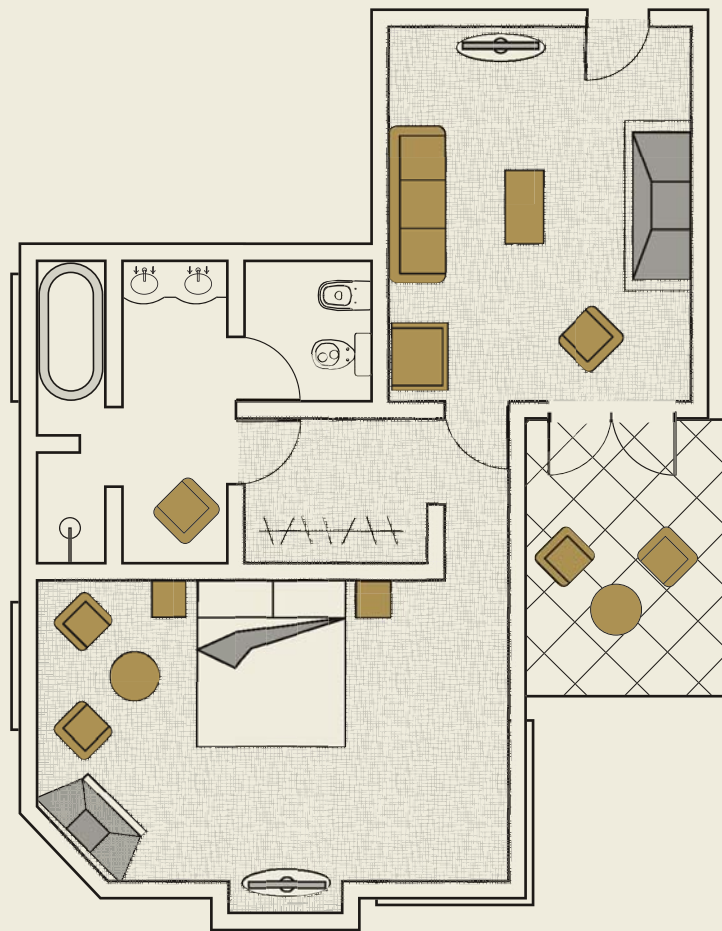

- 840 sq ft
- Single, double or triple occupancy
- King or twin
- Connects to Chambre de Luxe
- Private terrace
- Separate shower, bathtub and double sink

Satellite TV

WiFi

Minibar

Safe box

Air conditioning